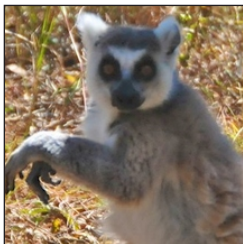

LEMUR MATCH UP

CUT OUT THE DESCRIPTIONS AND THE PICTURES BELOW. MATCH UP THE CORRECT LEMUR WITH ITS DESCRIPTION. ANSWERS ON PAGE 15 BUT DON'T PEEK!

Indri

Famous for its eerie wail that sounds like a humpback whale.

Mouse Lemur

They are nocturnal and feed on insects, fruit, and flowers.

Aye-Aye

This nocturnal animal looks like it is made up from other animals parts.

Verreaux's Sifaka

They walk on their hind legs while holding their front legs in the air.

Ruffed Lemur

The entire community cares for infants which are kept in group nest.

Lemurs

Lemurs are a group of primates found only on the island of Madagascar. Today there are around 60 types of lemurs that live in just about every habitat across the island. Sadly, due to forest destruction and hunting, many lemurs are threatened with extinction.