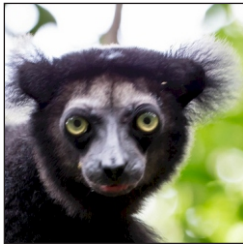

LEMUR MATCH UP

CUT OUT THE DESCRIPTIONS AND THE PICTURES BELOW. MATCH UP THE CORRECT LEMUR WITH ITS DESCRIPTION. ANSWERS ON PAGE 15 BUT DON'T PEEK!

Indri

Famous for its eerie wail that sounds like a humpback whale.

Mouse Lemur

They are nocturnal and feed on insects, fruit, and flowers.

Aye-Aye

This nocturnal animal looks like it is made up from other animals parts.

Verreaux's Sifaka

They walk on their hind legs while holding their front legs in the air.

Ruffed Lemur

The entire community cares for infants which are kept in group nest.

Lemurs

Lemurs are a group of primates found only on the island of Madagascar. Today there are around 60 types of lemurs that live in just about every habitat across the island. Sadly, due to forest destruction and hunting, many lemurs are threatened with extinction.