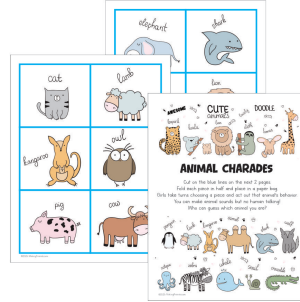

making friends

making friends

making friends

making friends

MakingFriends.com Patch Catalog

CANOE FUN PATCH WITH BEAVER

SKU: MF-5177
 Price: \$0.99 ~~\$0.75~~

ARTEMIS: TO THE MOON AND BACK PATCH PROGRAM®

SKU: MF-252041
 Price: \$0.99 ~~\$0.75~~

CAMPING FUN PATCH WITH ORANGE TENT CAMPING FUN PATCH WITH MOUNTAINS

SKU: MF-5115
 Price: \$0.99 ~~\$0.75~~

ANIMAL TRACKS DOWNLOAD

SKU: MF-252055
 Price: \$3.00

SKU: MF-5142
 Price: \$0.99 ~~\$0.75~~

ANIMAL CHARADES DOWNLOAD

SKU: MF-252054
 Price: \$1.00

BALLPARK FUN PATCH WITH BASEBALL GLOVE

SKU: MF-5145
 Price: \$0.99 ~~\$0.75~~